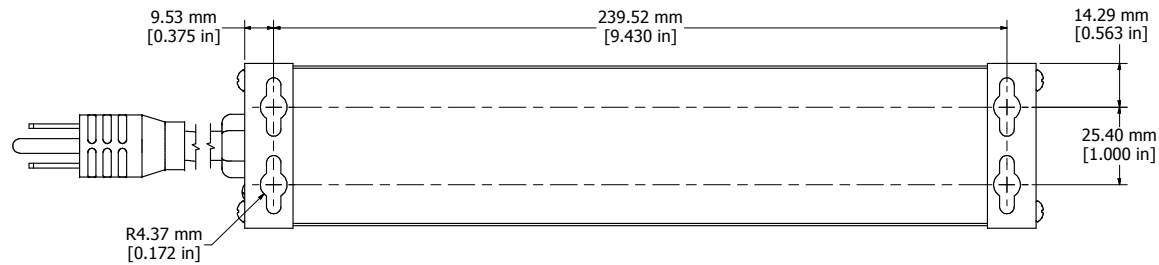

ASSEMBLY - VIEW FROM TOP

6' FOOT
POWER CORD
(NEMA 5-15P)

ASSEMBLY - VIEW FROM SIDE

ASSEMBLY - VIEW FROM BOTTOM

ISOMETRIC VIEW

SECTION A-A

1584H4**
Finish - Top - Black Painted Steel
Bottom - Aluminum Extrusion
Rated - 120 VAC, 60 Hz, 15 Amps
Approvals - CSA Certified Standards C22.2 (No. 21-95, 42-99)
- UL Listed, Standard UL1363
Cord Length
1584H4A1 - 6' Foot Power Cord (NEMA 5-15P)
1584H4B1 - 15' Foot Power Cord (NEMA 5-15P)