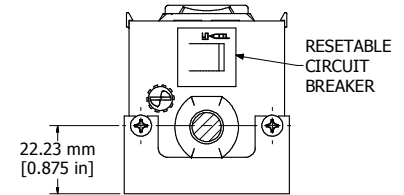

ASSEMBLY - VIEW FROM TOP

6' FOOT
POWER CORD
(NEMA 5-15P)

ASSEMBLY - VIEW FROM SIDE

ASSEMBLY - VIEW FROM BOTTOM

ISOMETRIC VIEW

SECTION A-A

1584H4**
Finish - Top - Black Painted Steel
Bottom - Aluminum Extrusion
Rated - 120 VAC, 60 Hz, 15 Amps
Approvals - CSA Certified Standards C22.2 (No. 21-95, 42-99)
- UL Listed, Standard UL1363
Cord Length
1584H4A1 - 6' Foot Power Cord (NEMA 5-15P)
1584H4B1 - 15' Foot Power Cord (NEMA 5-15P)