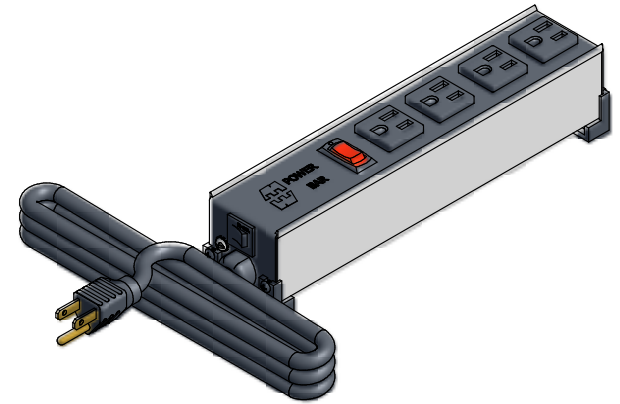

ASSEMBLY - VIEW FROM TOP

6' FOOT
POWER CORD
(NEMA 5-15P)

ASSEMBLY - VIEW FROM SIDE

ASSEMBLY - VIEW FROM BOTTOM

ISOMETRIC VIEW

SECTION A-A

1584H4**
Finish - Top - Black Painted Steel
Bottom - Aluminum Extrusion
Rated - 120 VAC, 60 Hz, 15 Amps
Approvals - CSA Certified Standards C22.2 (No. 21-95, 42-99)
- UL Listed, Standard UL1363
Cord Length
1584H4A1 - 6' Foot Power Cord (NEMA 5-15P)
1584H4B1 - 15' Foot Power Cord (NEMA 5-15P)