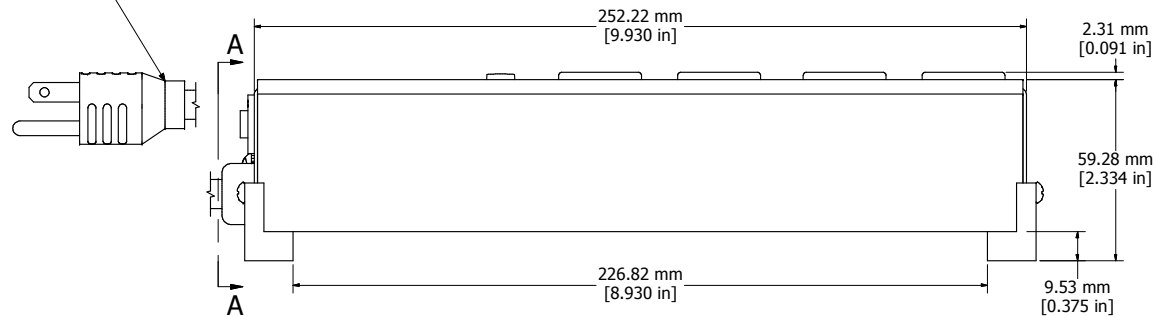

ASSEMBLY - VIEW FROM TOP

6' FOOT
POWER CORD
(NEMA 5-15P)

ASSEMBLY - VIEW FROM SIDE

ASSEMBLY - VIEW FROM BOTTOM

ISOMETRIC VIEW

SECTION A-A

1584H4**
Finish - Top - Black Painted Steel
Bottom - Aluminum Extrusion
Rated - 120 VAC, 60 Hz, 15 Amps
Approvals - CSA Certified Standards C22.2 (No. 21-95, 42-99)
- UL Listed, Standard UL1363
Cord Length
1584H4A1 - 6' Foot Power Cord (NEMA 5-15P)
1584H4B1 - 15' Foot Power Cord (NEMA 5-15P)