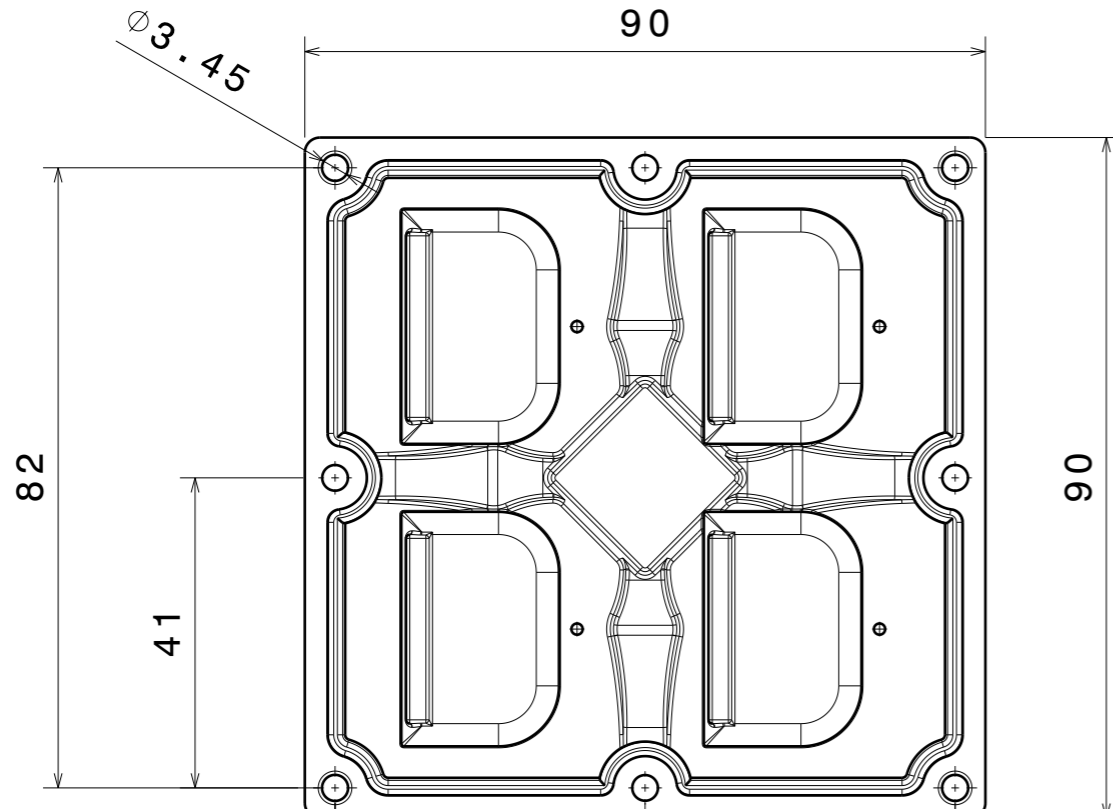

H G F E D C B A

4

Bottom view

3

Top view

LED Position

Bottom view

INDEX	PART NO	DESCRIPTION	MATERIAL	COLOUR
1	C15770	STRADA-2X2MX-8-T2	PMMA	
2	C15757	STRADA-2X2MX-8-SEAL	silicone	white

Tolerances if not otherwise shown
 According to DIN ISO 2768-1
 Linear measures:
 up to 30mm class M, otherwise class C
 According to DIN ISO 2768-2
 Form and position: class L

LEDiL Ledil Oy
 Salorankatu 10
 FIN 24240 SALO
 Finland

THIRD ANGLE PROJECTION:

DRAWING TITLE
CS15771_STRADA-2X2MX-8-T2

This drawing is the property of LEDiL Oy. It may not be reproduced, copied or communicated without a written agreement with LEDiL Oy.

SIZE **A3** PART NUMBER **CS15771**

SCALE 1:1 WEIGHT 42 g SHEET 1/1

1

2

3

4

H G F E D C B A