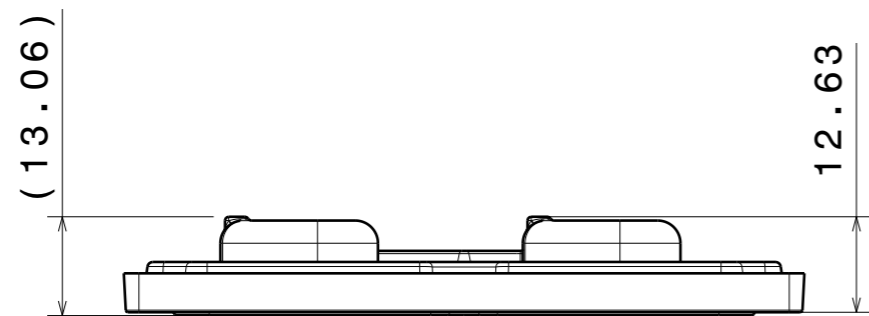

H G F E D C B A

4

Bottom view

3

Top view

LED Position

Bottom view

INDEX	PART NO	DESCRIPTION	MATERIAL	COLOUR
1	C15770	STRADA-2X2MX-8-T2	PMMA	
2	C15757	STRADA-2X2MX-8-SEAL	silicone	white

Tolerances if not otherwise shown
 According to DIN ISO 2768-1
 Linear measures:
 up to 30mm class M, otherwise class C
 According to DIN ISO 2768-2
 Form and position: class L

LEDiL Ledil Oy
 Salorankatu 10
 FIN 24240 SALO
 Finland

THIRD ANGLE PROJECTION:

DRAWING TITLE
CS15771_STRADA-2X2MX-8-T2

This drawing is the property of LEDiL Oy. It may not be reproduced, copied or communicated without a written agreement with LEDiL Oy.

SIZE **A3** PART NUMBER **CS15771**

SCALE 1:1 WEIGHT 42 g SHEET 1/1

1

2

3

4

H G F E D C B A