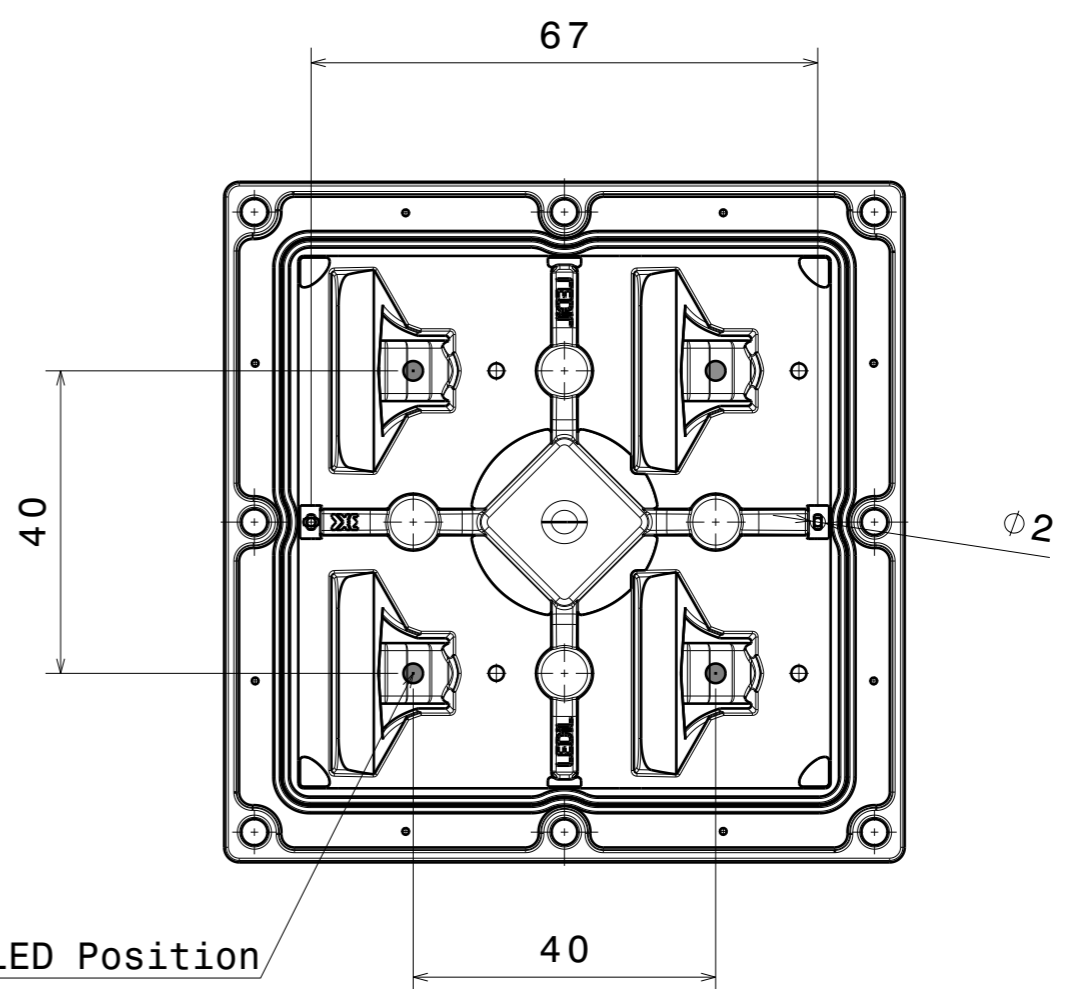

H G F E D C B A

4

Bottom view

3

Top view

LED Position

Bottom view

INDEX	PART NO	DESCRIPTION	MATERIAL	COLOUR
1	C15770	STRADA-2X2MX-8-T2	PMMA	
2	C15757	STRADA-2X2MX-8-SEAL	silicone	white

Tolerances if not otherwise shown
 According to DIN ISO 2768-1
 Linear measures:
 up to 30mm class M, otherwise class C
 According to DIN ISO 2768-2
 Form and position: class L

LEDiL Ledil Oy
 Salorankatu 10
 FIN 24240 SALO
 Finland

THIRD ANGLE PROJECTION:

DRAWING TITLE
CS15771_STRADA-2X2MX-8-T2

This drawing is the property of LEDiL Oy. It may not be reproduced, copied or communicated without a written agreement with LEDiL Oy.

SIZE **A3** PART NUMBER **CS15771**

SCALE 1:1 WEIGHT 42 g SHEET 1/1

1

2

3

4

H G F E D C B A